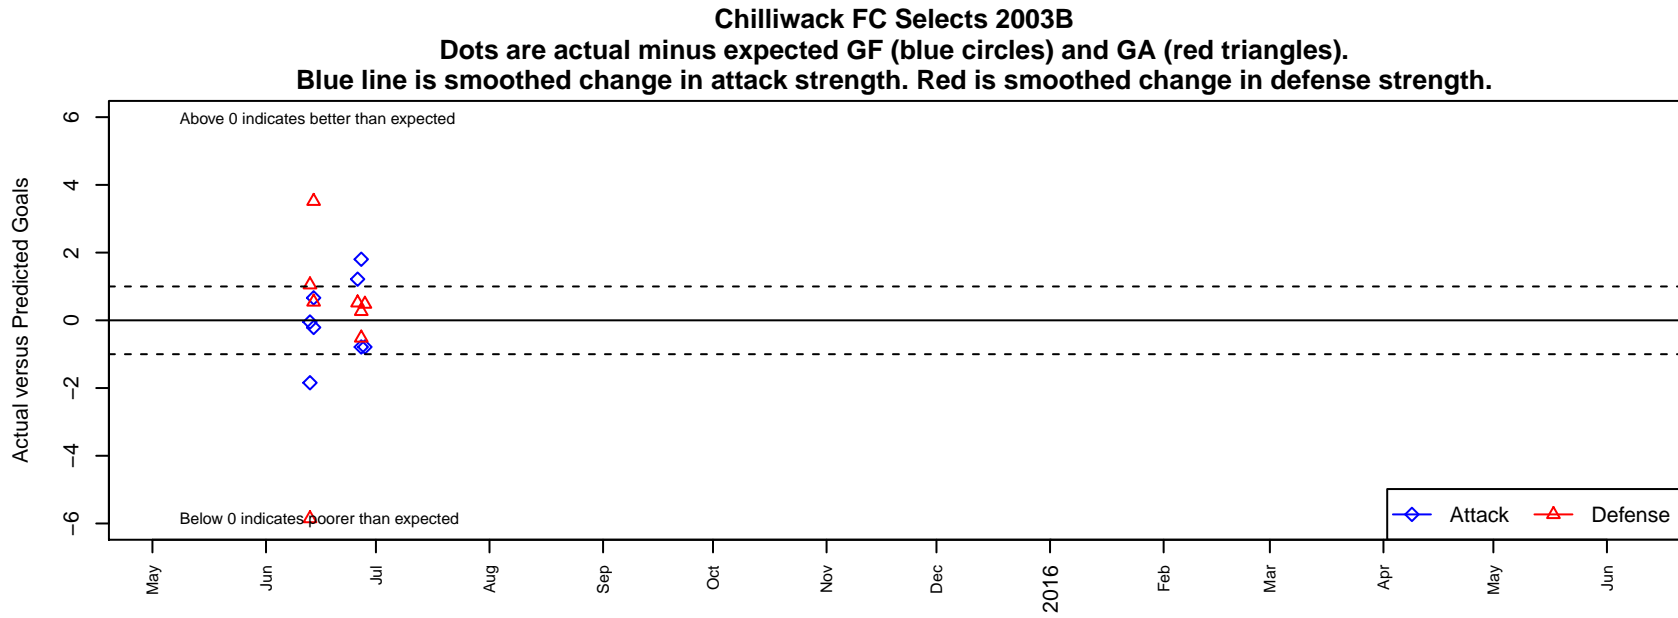

Chilliwack FC Selects 2003B

, BC
B03 total strength=740
attack=1.52 defense=0.43

alt names used:

Venues played:
2015 Starfire Spring Classic BU13 Silver
2015 Baker Blast COPA U13

**attack and defense variance (black dot)
relative to other teams
and top 10 in region**

**attack and defense rating
relative to others at age
and all opponents in last 13 months**

**attack and defense rating
relative to other age
and all opponents in last 13 months**

Performance relative to 13 month average

Performance relative to 13 month average

average number of goals per game relative to expected

average number of goals per game relative to expected

lot. A=Neither has attack advantage, B=Opponent has both attack and defense advantage, C=Opponent has both attack and defense disadvantage, D=Both have